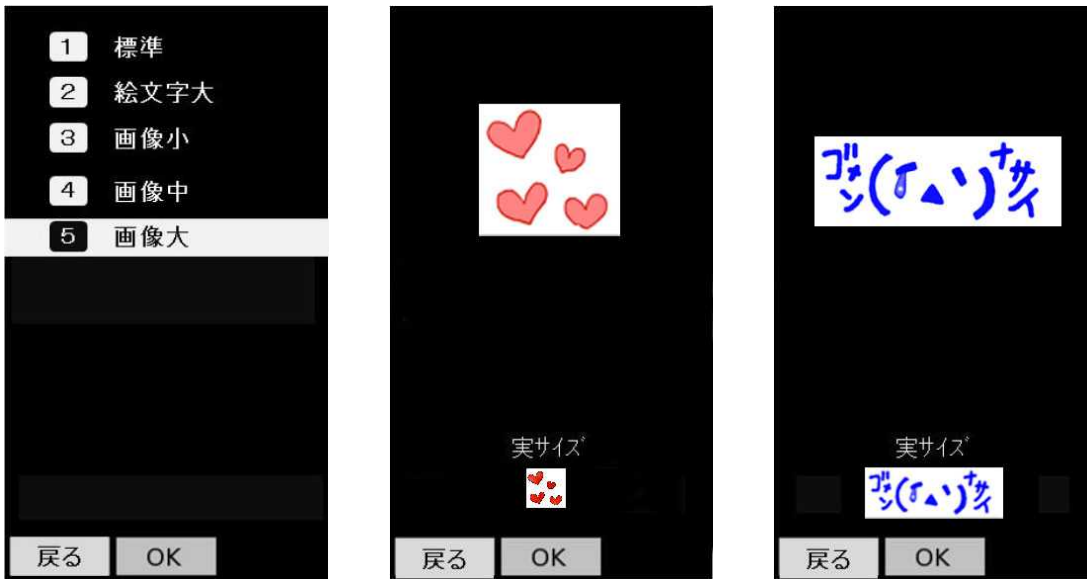

[Emoji Maker Features]

Size Selection

You can select from five different sizes.

Size Selection